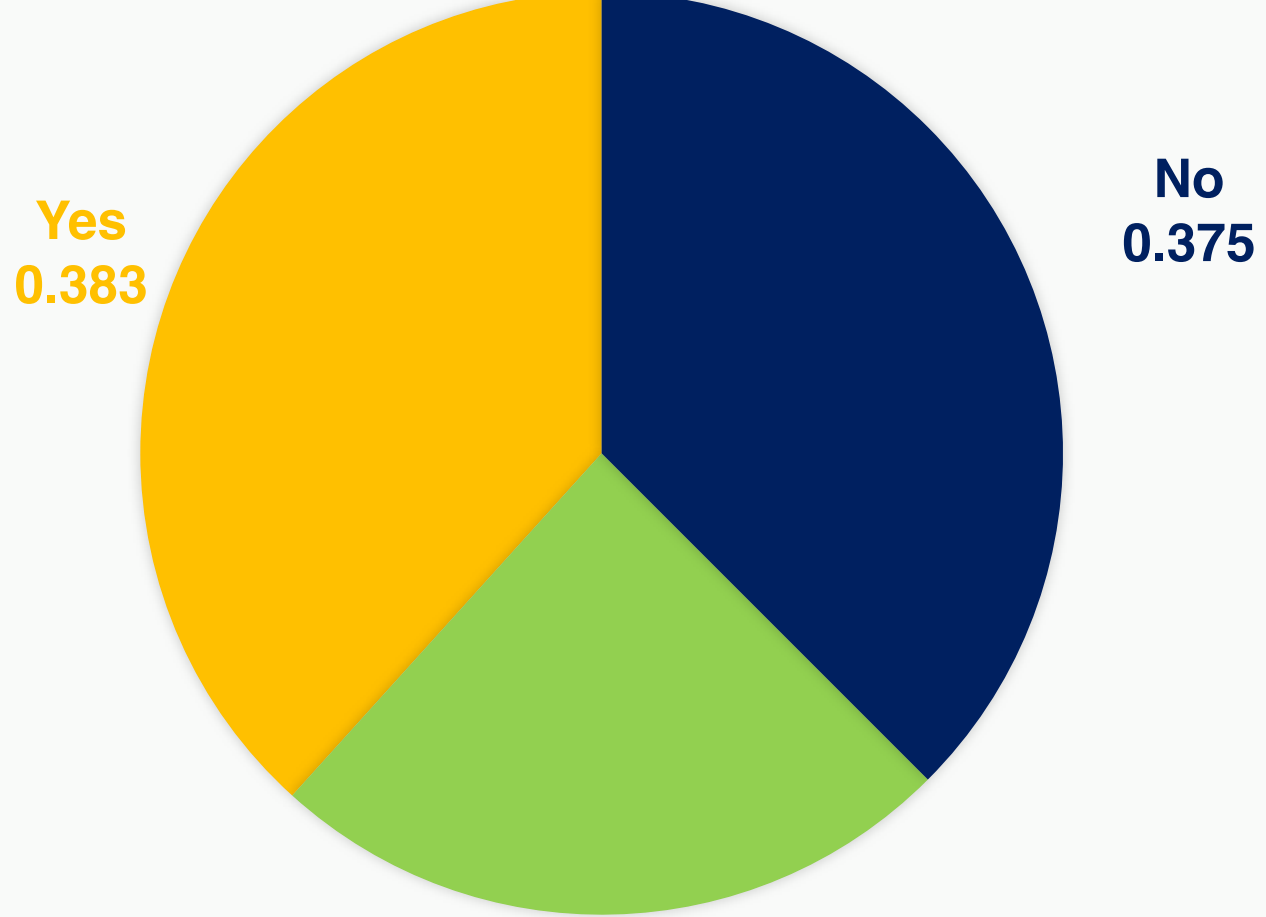

Would extending spring semester past the end of May negatively impact your program?

Note: 4 abstentions