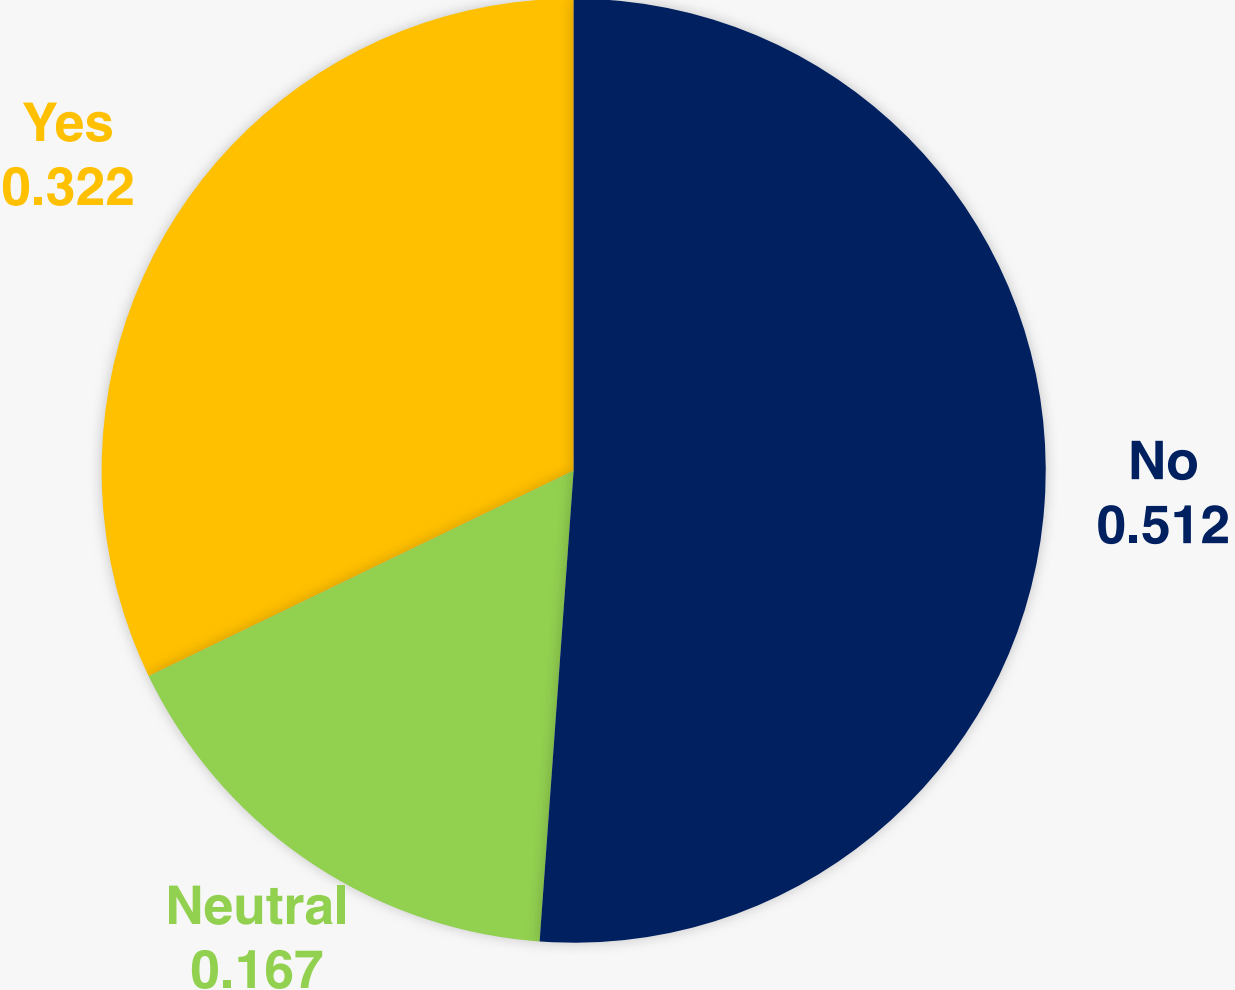

Do you support extending the spring semester beyond Memorial Day to the end of May?

Note: 2 abstentions