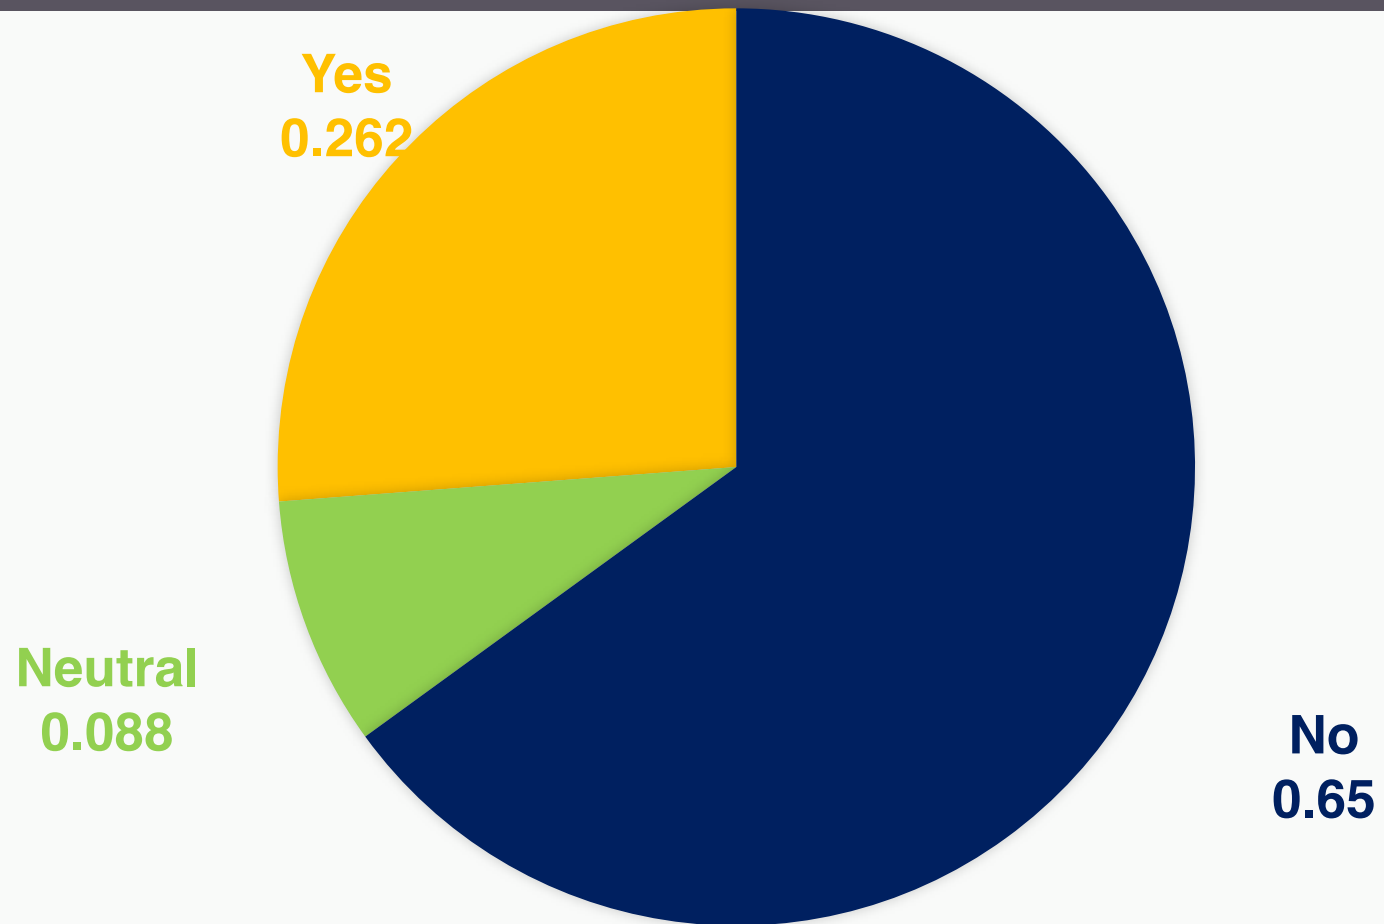

Do you support eliminating spring break to accommodate a Winter Intersession beyond four weeks and/or to allow for ending the semester before Memorial Day?