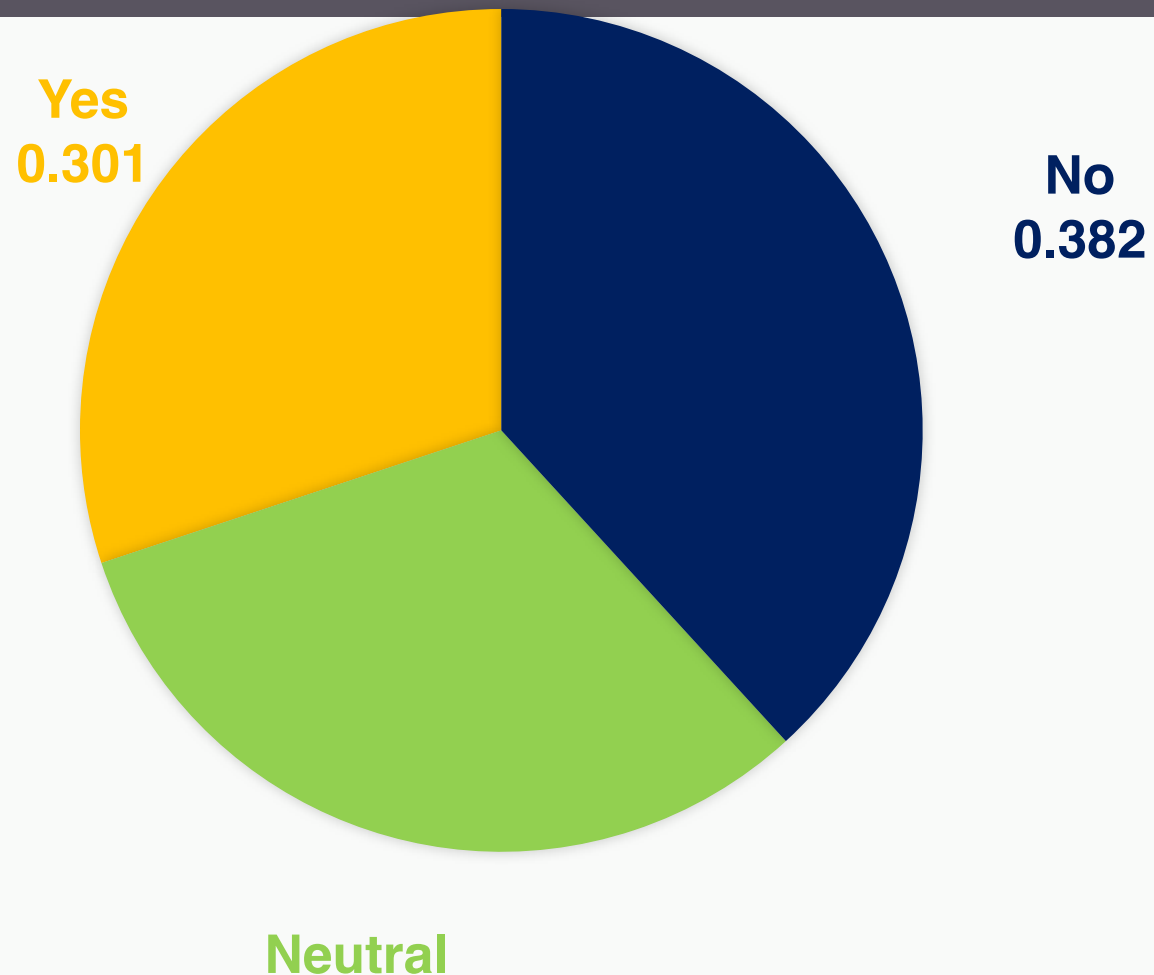

Do you support starting Winter Intersession before the District holiday closure at the end of December and then resuming Winter Intersession in early January?

Note: 1 abstention